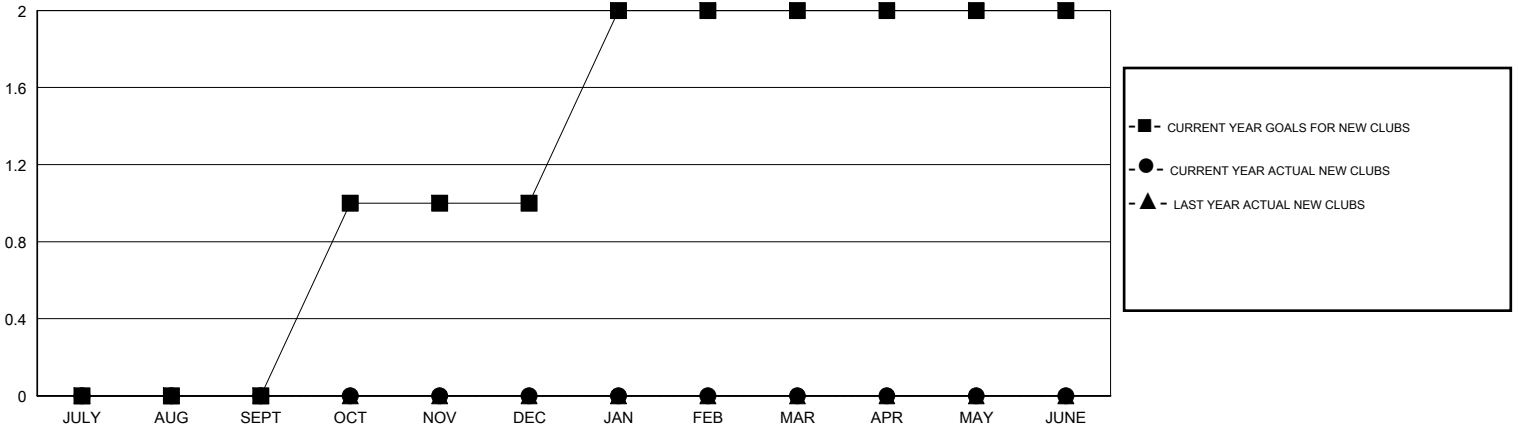

MONTHLY MEMBERSHIP PROGRESS REPORT

District 60 A

Results as of: 2/17/2014 11:17:44AM

GMT: CARLOS JUSTINIANO

LOCATION GUYANA

GMT CA 3

Clubs				
RESULTS FOR 2013-2014				
QUARTER	NEW CLUB GOAL	ACTUAL NEW CLUBS	ACTUAL DROPPED CLUBS	ACTUAL NET GAIN/LOSS
JULY/AUG/SEPT	0	0	0	0
OCT/NOV/DEC	1	0	0	0
JAN/FEB/MAR	1	0	0	0
APR/MAY/JUNE	0	0	0	0

Members				
RESULTS FOR 2013-2014				
QUARTER	NEW MEMBER GOAL	ACTUAL NEW MEMBERS	ACTUAL DROPPED MEMBERS	ACTUAL NET GAIN/LOSS
JULY/AUG/SEPT	9	33	15	18
OCT/NOV/DEC	27	27	26	1
JAN/FEB/MAR	34	9	9	0
APR/MAY/JUNE	13	0	0	0

GOALS AND ACTUAL NEW CLUBS CUMULATIVE