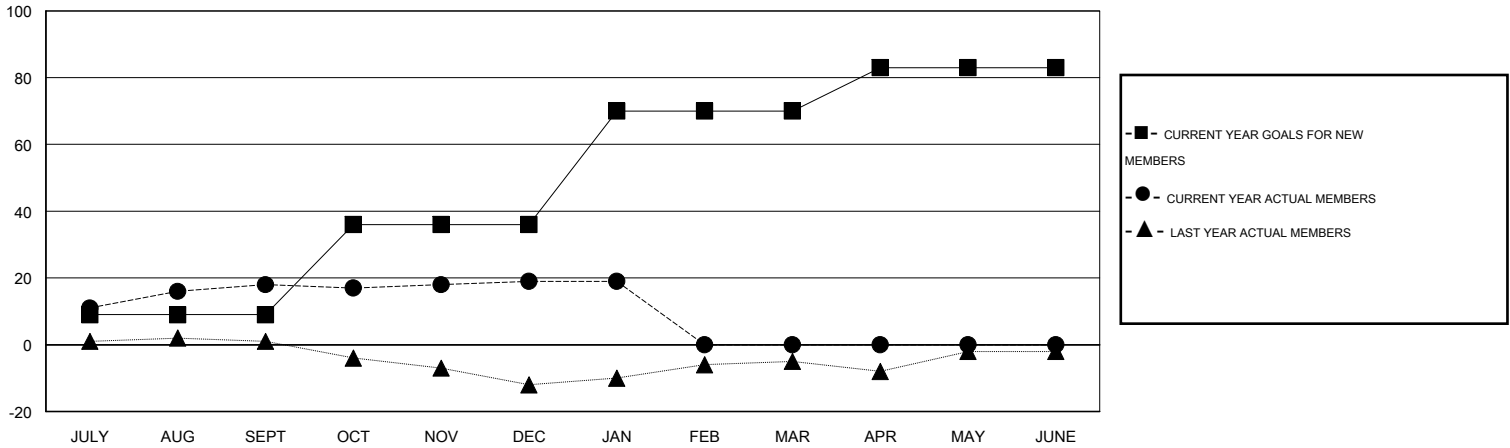

MONTHLY MEMBERSHIP PROGRESS REPORT

District 60 A

Results as of: 2/17/2014 11:17:44AM

GMT: CARLOS JUSTINIANO

LOCATION GUYANA

GMT CA 3

Clubs				
RESULTS FOR 2013-2014				
QUARTER	NEW CLUB GOAL	ACTUAL NEW CLUBS	ACTUAL DROPPED CLUBS	ACTUAL NET GAIN/LOSS
JULY/AUG/SEPT	0	0	0	0
OCT/NOV/DEC	1	0	0	0
JAN/FEB/MAR	1	0	0	0
APR/MAY/JUNE	0	0	0	0

Members				
RESULTS FOR 2013-2014				
QUARTER	NEW MEMBER GOAL	ACTUAL NEW MEMBERS	ACTUAL DROPPED MEMBERS	ACTUAL NET GAIN/LOSS
JULY/AUG/SEPT	9	33	15	18
OCT/NOV/DEC	27	27	26	1
JAN/FEB/MAR	34	9	9	0
APR/MAY/JUNE	13	0	0	0

GOALS AND ACTUAL NEW CLUBS CUMULATIVE

GOALS AND ACTUAL MEMBERS CUMULATIVE

DROPPED CLUBS: 0

25 CLUBS OF 57 ADDED 1 OR MORE NEW MEMBERS

GENDER DISTRIBUTION	
MALE	879 (54.49%)
FEMALE	734 (45.51%)

DROPPED MEMBERS	
DECEASED	11
CLUB CANCELLED	0
OTHER	39
TOTAL	50